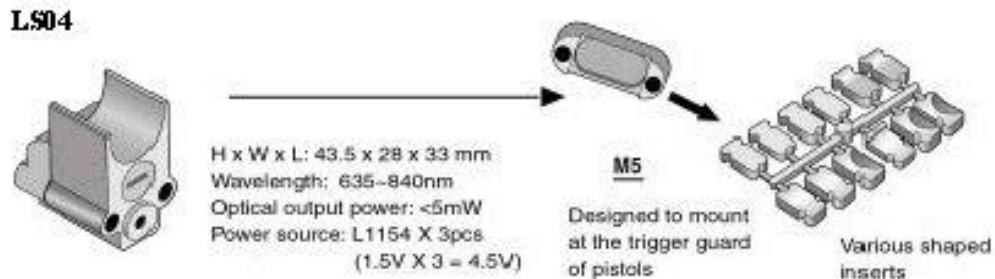

Specifications

Size: 43.5mm (H) x 28mm (W) x 33mm (L)

Wavelength: 645+/-nm

Optical output power: 2.0~3.0mW

Laser Class: IIIa

Power source: L1154 x 3pcs (1.5V x 3)

On-Off switch: Yes

Universal Mount: M5 Mount